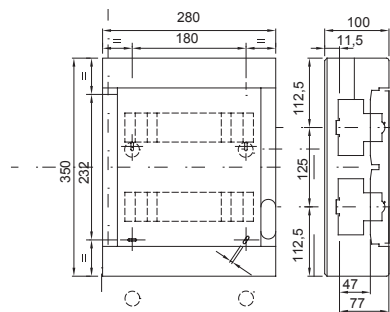

The IP40 protected decorative enclosures are available in sizes from 8 to 72M. They provide superior aesthetic integration and are equipped with screw wiring multipolar terminal blocks, 80 A IP 20. They are available with smoked transparent doors or with blank doors that can be equipped with safety lock, characterized by the "PUSH" opening and closing. The terminal blocks allow to create simple and neat wiring reducing the set-up time of the enclosure.

Insulation class	II (according to IEC 61140 standards)	Colour	White RAL 9016
Outer dim. LxHxD (mm)	280x350x100	IP degree	IP40
Dispersible power (W)	25	Mechanical resistance	IK08
Rated voltage	400 V	Door colour	Blank
Terminal blocks	80 A - IP20 bipolar holes with screws	No. of modules EN 50022	24 (12X2)
Rated current	125 A	Glow Wire Test	650 °C
Operating temperature	-25 +60 °C	Type of material	Halogen-free in compliance with EN 60754-2
Thermo-pressure with ball	70 °C	Accessories for insulation restoring	Screwcaps (GW44623) or fixing brackets in resin (GW44621)
Standard	EN 60670-1 (CEI 23-48) IEC60670-24 CEI 23-49	Insulation voltage	750 V
Pole 1 (mm²)	N/E (3x16) + (11x10)	Pole 2 (mm²)	N/E (3x16) + (11x10)

DIMENSIONAL

TECHNICAL SYMBOLOGY

IP

IP40

IK

IK08

GWT

650 °C