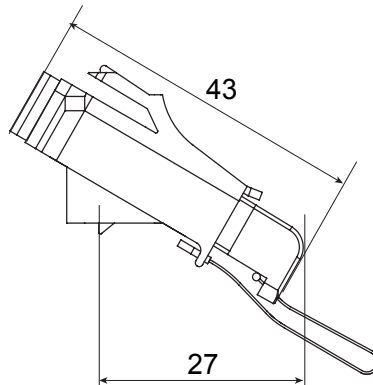

DIMENSIONAL