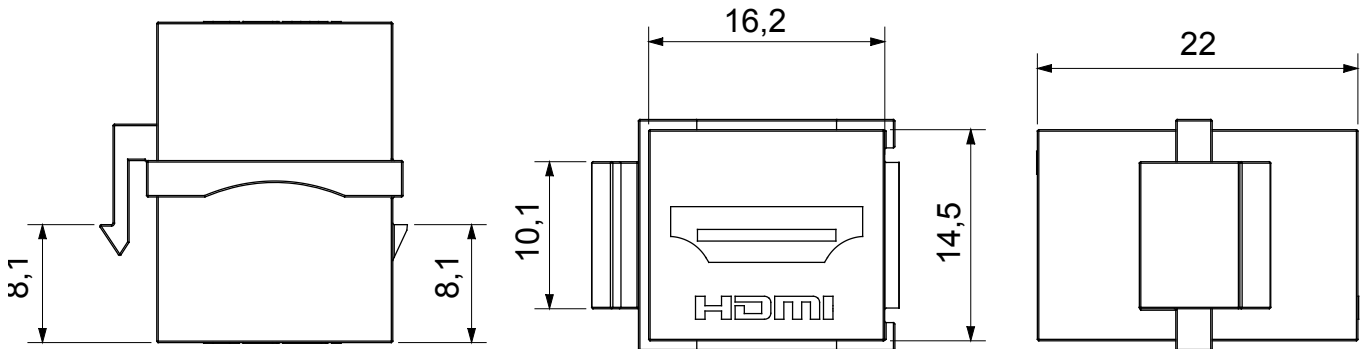

Complete system for the connection and distribution of LAN networks in residential and tertiary areas. The range includes fibre optic solutions, wall panels, floor cabinets and copper wiring products. To wire copper networks, Data Center offers RJ45 connectors and HDMI and USB couplers suitable for Gewiss civil series, permutation cords and UTP and FTP cables, offering installation flexibility and ease of wiring.

Category	Data socket	Description	HDMI coupler
Type	Female/Female	Compatibility	Keystone Jack
Material	Technopolymer	Electrocod	3722

DIMENSIONAL

STANDARDS/APPROVALS