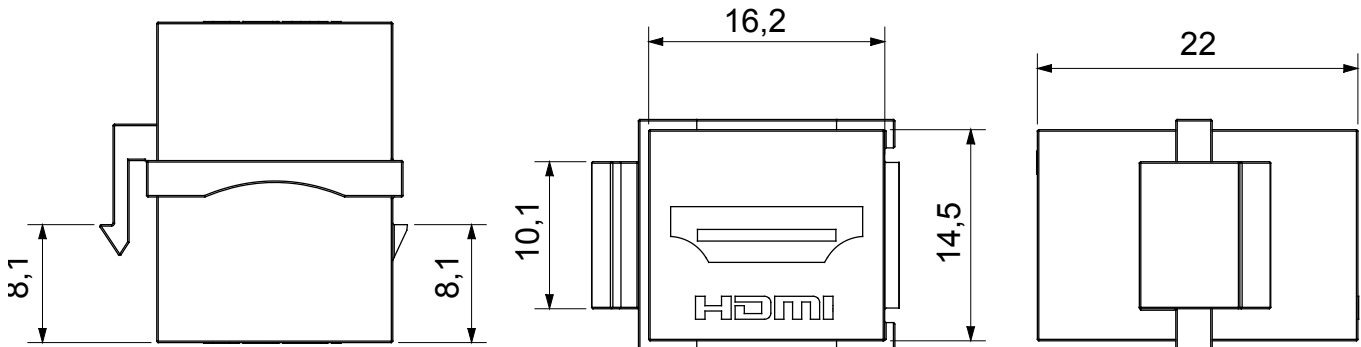

Complete system for the connection and distribution of LAN networks in residential and tertiary areas. The range includes fibre optic solutions, wall panels, floor cabinets and copper wiring products. To wire copper networks, Data Center offers RJ45 connectors and HDMI and USB couplers suitable for Gewiss civil series, permutation cords and UTP and FTP cables, offering installation flexibility and ease of wiring.

Category	Data socket	Description	HDMI coupler
Type	Female/Female	Compatibility	Keystone Jack
Material	Technopolymer	Electrocod	3722

DIMENSIONAL

STANDARDS/APPROVALS