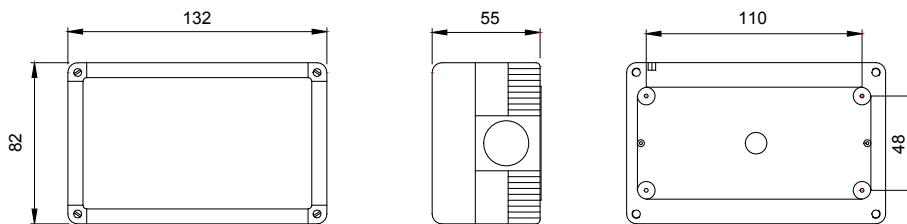

| | | | |
|---------------------------|---------------------|--------------------------|------------------------------|
| Colour | Grey RAL 7035 | No. knockout holes Ø23 | 8 on sides / 1 on the bottom |
| Type of knockout holes | Removable with tool | IP degree | IP55 |
| Insulation class | II | Mechanical resistance | IK07 |
| Lid screws | Stainless steel | Torque screws tightening | 0.8 NM |
| Outer dim. LxHxD (mm) | 132x82x55 | Glow Wire Test | 650 °C |
| Thermo-pressure with ball | 70 °C | Standard | EN 60670-1 - EN 60670-22 |
| Installation temperature | -25 +60 °C | Electrocod | 0220 |

DIMENSIONAL

TECHNICAL SYMBOLOGY

Removable with tool

IP55

II

IK07

GWT

650 °C