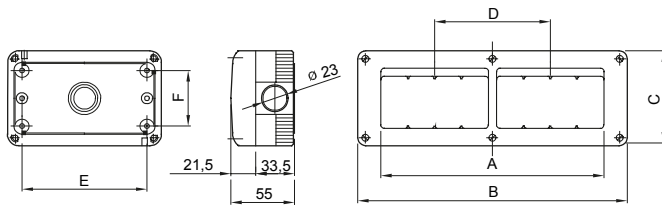

Description	8 modules	Colour	Grey RAL 7035
No. knockout holes Ø23	10 on sides / 2 on the bottom	Type of knockout holes	Removable with tool
IP degree	IP40	Insulation class	II
Mechanical resistance	IK07	Configuration	Module 4 x 2
Compartment pre-arrangement	2	Characteristics	Halogen free
Lid screws	Corrosion-resistant steel	Torque screws tightening	0.8 NM
Outer dim. LxHxD (mm)	231x82x55	Glow Wire Test	650 °C
Thermo-pressure with ball	70 °C	Standard	EN 60670-1
Installation temperature	-25 +60 °C	Electrocod	0212

DIMENSIONAL

Codice	GW 27 005	GW 27 006	GW 27 007	GW 27 008
A	6 (3 MOD. x 2) ORIZZONTALI	8 (4 MOD. x 2) ORIZZONTALI	12 (4 MOD. x 3) ORIZZONTALI	16 (4 MOD. x 4) ORIZZONTALI
B	198	231	330	429
C	82	82	82	82
D	N. 1 PASSO	N. 1 PASSO	N. 2 PASSI	N. 3 PASSI
E	175	208	307	406
F	48	48	48	48