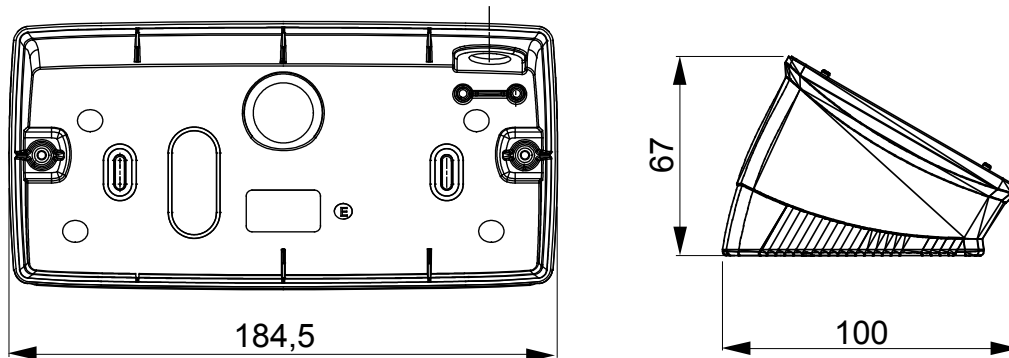

DIMENSIONAL

TECHNICAL SYMBOLOGY

STANDARDS/APPROVALS