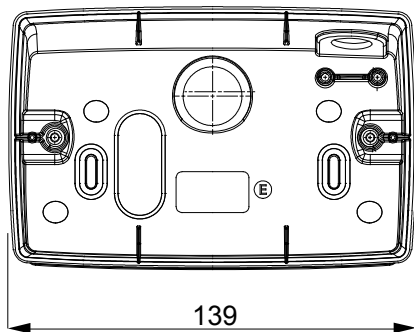

A range of tabletop panels, wall boxes and self-supporting wall enclosures suitable for housing ChorusSmart modular devices. Wall boxes and panels, available in black and white, must be completed with ChorusSmart support and One plates. The self-supporting enclosures, available in grey RAL 7035, are characterised in IP40 and IP55 versions: both have pre-cut knockouts, and the watertight version is also provided with a door with a transparent UV membrane. Self-supporting boxes and enclosures are designed to be fitted with an earth terminal.

Description	4 modules	Colour	Satin black
Support	GW16804	Suitable for plates	ONE
Torque screws tightening	0.8 NM	Outer dim. LxHxD (mm)	140x90x69
Glow wire test	650 °C	Thermo-pressure with ball	70 °C
Standard	EN 60670-1	Electrocod	0122

### DIMENSIONAL