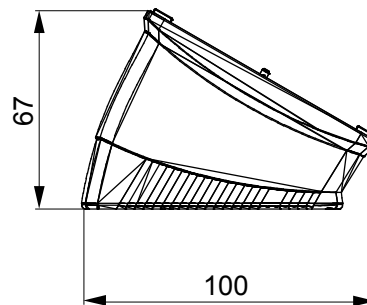

A range of tabletop panels, wall boxes and self-supporting wall enclosures suitable for housing ChorusSmart modular devices. Wall boxes and panels, available in black and white, must be completed with ChorusSmart support and One plates. The self-supporting enclosures, available in grey RAL 7035, are characterised in IP40 and IP55 versions: both have pre-cut knockouts, and the watertight version is also provided with a door with a transparent UV membrane. Self-supporting boxes and enclosures are designed to be fitted with an earth terminal.

Description	4 modules	Colour	Satin black
Support	GW16804	Suitable for plates	ONE
Torque screws tightening	0.8 NM	Outer dim. LxHxD (mm)	140x90x69
Glow wire test	650 °C	Thermo-pressure with ball	70 °C
Standard	EN 60670-1	Electrocod	0122

### DIMENSIONAL