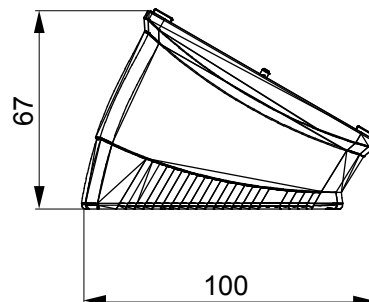

A range of tabletop panels, wall boxes and self-supporting wall enclosures suitable for housing ChorusSmart modular devices. Wall boxes and panels, available in black and white, must be completed with ChorusSmart support and One plates. The self-supporting enclosures, available in grey RAL 7035, are characterised in IP40 and IP55 versions: both have pre-cut knockouts, and the watertight version is also provided with a door with a transparent UV membrane. Self-supporting boxes and enclosures are designed to be fitted with an earth terminal.

Description	4 modules	Colour	Satin white
Support	GW16804	Suitable for plates	ONE
Torque screws tightening	0.8 NM	Outer dim. LxHxD (mm)	140x90x69
Glow wire test	650 °C	Thermo-pressure with ball	70 °C
Standard	EN 60670-1	Electrocod	0122

### DIMENSIONAL

### TECHNICAL SYMBOLOGY

**GWT**

650 °C

70 °C