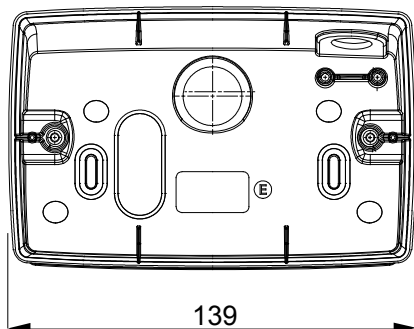

A range of tabletop panels, wall boxes and self-supporting wall enclosures suitable for housing ChorusSmart modular devices. Wall boxes and panels, available in black and white, must be completed with ChorusSmart support and One plates. The self-supporting enclosures, available in grey RAL 7035, are characterised in IP40 and IP55 versions: both have pre-cut knockouts, and the watertight version is also provided with a door with a transparent UV membrane. Self-supporting boxes and enclosures are designed to be fitted with an earth terminal.

Description	4 modules	Colour	Satin white
Support	GW16804	Suitable for plates	ONE
Torque screws tightening	0.8 NM	Outer dim. LxHxD (mm)	140x90x69
Glow wire test	650 °C	Thermo-pressure with ball	70 °C
Standard	EN 60670-1	Electrocod	0122

### DIMENSIONAL

### TECHNICAL SYMBOLOGY

**GWT**

650 °C

70 °C