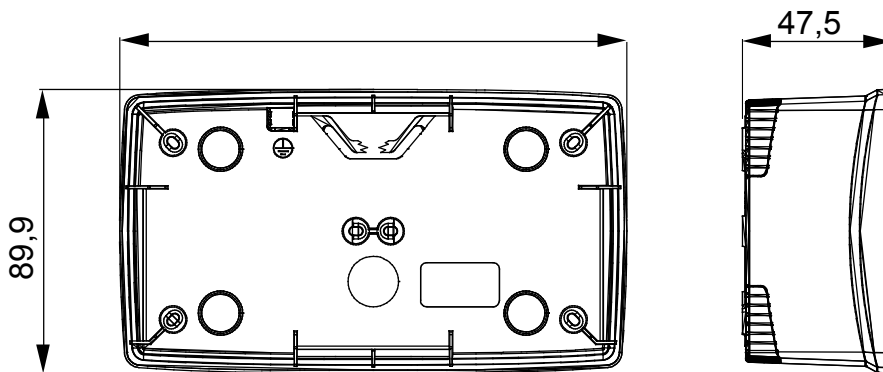

DIMENSIONAL