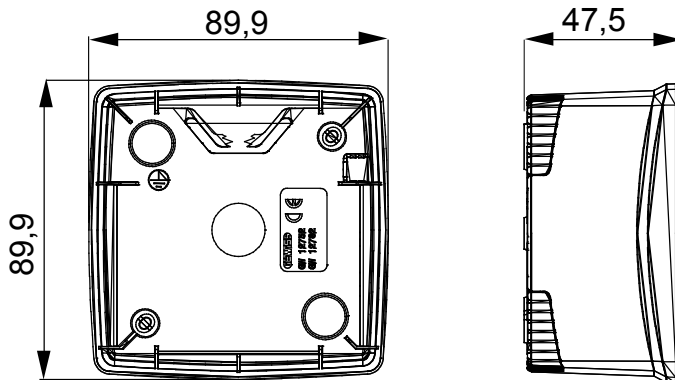

A range of tabletop panels, wall boxes and self-supporting wall enclosures suitable for housing ChorusSmart modular devices. Wall boxes and panels, available in black and white, must be completed with ChorusSmart support and One plates. The self-supporting enclosures, available in grey RAL 7035, are characterised in IP40 and IP55 versions: both have pre-cut knockouts, and the watertight version is also provided with a door with a transparent UV membrane. Self-supporting boxes and enclosures are designed to be fitted with an earth terminal.

Description	2 modules	Colour	Satin black
Characteristics	Halogen free	Support	GW16822
Suitable for plates	ONE International	Torque screws tightening	0.8 NM
Outer dim. LxHxD (mm)	90x90x46	Glow wire test	650 °C
Thermo-pressure with ball	70 °C	Standard	EN 60670-1
Installation temperature	-5 +60 °C	Electrocod	0110

DIMENSIONAL

TECHNICAL SYMBOLOGY

GWT

650 °C

70 °C

INSTALLATION

STANDARDS/APPROVALS