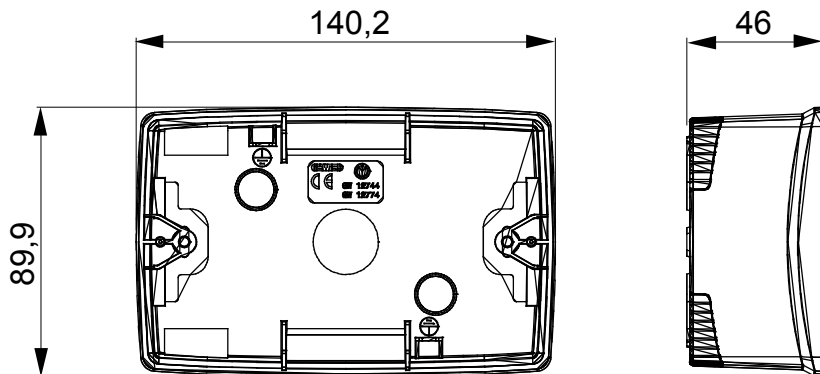

DIMENSIONAL