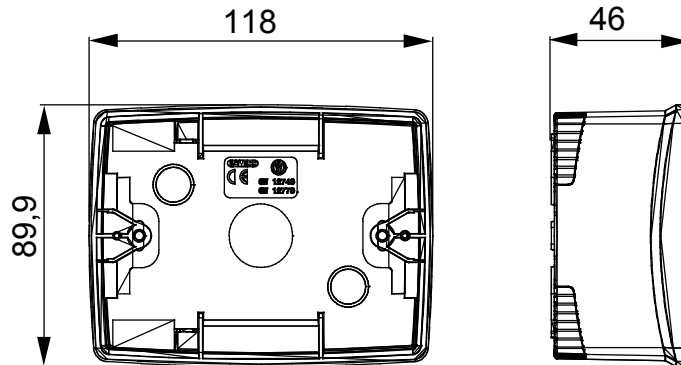

DIMENSIONAL