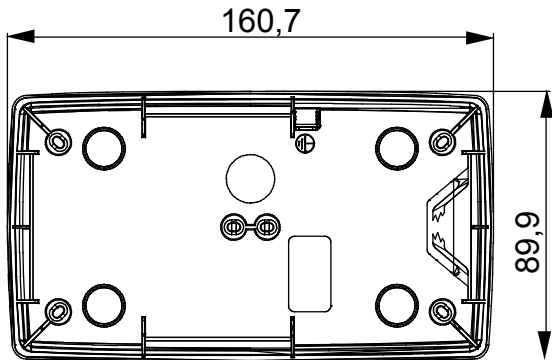

A range of tabletop panels, wall boxes and self-supporting wall enclosures suitable for housing ChorusSmart modular devices. Wall boxes and panels, available in black and white, must be completed with ChorusSmart support and One plates. The self-supporting enclosures, available in grey RAL 7035, are characterised in IP40 and IP55 versions: both have pre-cut knockouts, and the watertight version is also provided with a door with a transparent UV membrane. Self-supporting boxes and enclosures are designed to be fitted with an earth terminal.

Description	2+2 modules	Type	Vertical
Colour	Satin white	Characteristics	Halogen free
Support	GW16822	Suitable for plates	ONE International
Torque screws tightening	0.8 NM	Outer dim. LxHxD (mm)	90x161x46
Glow wire test	650 °C	Thermo-pressure with ball	70 °C
Standard	EN 60670-1	Installation temperature	-5 +60 °C
Electrocod	0110		

DIMENSIONAL

TECHNICAL SYMBOLOGY

GWT

650 °C

INSTALLATION

STANDARDS/APPROVALS