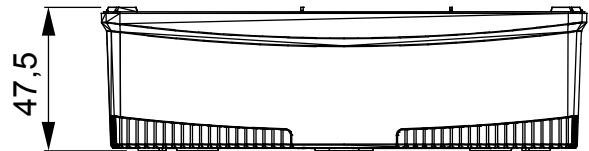

DIMENSIONAL

TECHNICAL SYMBOLOGY

GWT

650 °C

INSTALLATION

STANDARDS/APPROVALS