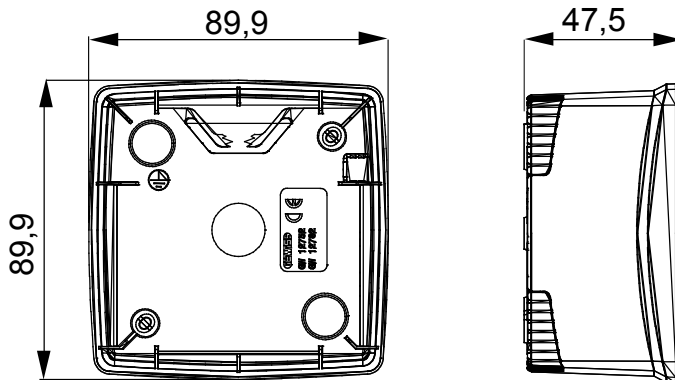

A range of tabletop panels, wall boxes and self-supporting wall enclosures suitable for housing ChorusSmart modular devices. Wall boxes and panels, available in black and white, must be completed with ChorusSmart support and One plates. The self-supporting enclosures, available in grey RAL 7035, are characterised in IP40 and IP55 versions: both have pre-cut knockouts, and the watertight version is also provided with a door with a transparent UV membrane. Self-supporting boxes and enclosures are designed to be fitted with an earth terminal.

Description	2 modules	Colour	Satin white
Characteristics	Halogen free	Support	GW16822
Suitable for plates	ONE International	Torque screws tightening	0.8 NM
Outer dim. LxHxD (mm)	90x90x46	Glow wire test	650 °C
Thermo-pressure with ball	70 °C	Standard	EN 60670-1
Installation temperature	-5 +60 °C	Electrocod	0110

DIMENSIONAL

TECHNICAL SYMBOLOGY

GWT

650 °C

70 °C

INSTALLATION

STANDARDS/APPROVALS