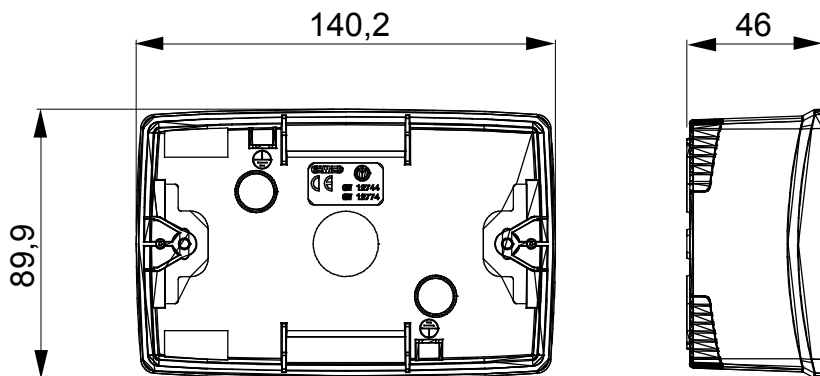

DIMENSIONAL