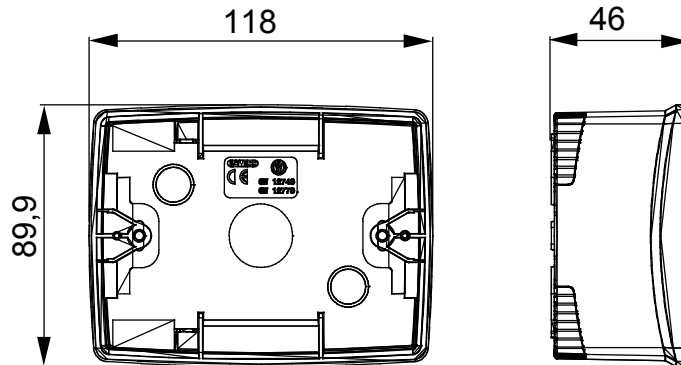

A range of tabletop panels, wall boxes and self-supporting wall enclosures suitable for housing ChorusSmart modular devices. Wall boxes and panels, available in black and white, must be completed with ChorusSmart support and One plates. The self-supporting enclosures, available in grey RAL 7035, are characterised in IP40 and IP55 versions: both have pre-cut knockouts, and the watertight version is also provided with a door with a transparent UV membrane. Self-supporting boxes and enclosures are designed to be fitted with an earth terminal.

Description	3 modules	Colour	Satin white
Characteristics	Halogen free	Support	GW16803
Suitable for plates	ONE	Torque screws tightening	0.8 NM
Outer dim. LxHxD (mm)	118x90x46	Glow wire test	650 °C
Thermo-pressure with ball	70 °C	Standard	EN 60670-1
Installation temperature	-5 +60 °C	Electrocod	0212

DIMENSIONAL

TECHNICAL SYMBOLOGY

GWT

650 °C

70 °C

INSTALLATION

STANDARDS/APPROVALS