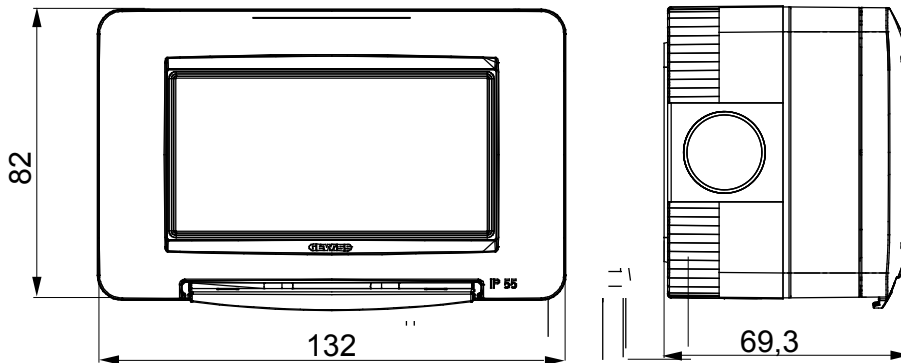

A range of tabletop panels, wall boxes and self-supporting wall enclosures suitable for housing ChorusSmart modular devices. Wall boxes and panels, available in black and white, must be completed with ChorusSmart support and One plates. The self-supporting enclosures, available in grey RAL 7035, are characterised in IP40 and IP55 versions: both have pre-cut knockouts, and the watertight version is also provided with a door with a transparent UV membrane. Self-supporting boxes and enclosures are designed to be fitted with an earth terminal.

|                          |                              |                           |                     |
|--------------------------|------------------------------|---------------------------|---------------------|
| Description              | 4 modules                    | Colour                    | Grey RAL 7035       |
| No. knockout holes Ø23   | 8 on sides / 1 on the bottom | Type of knockout holes    | Removable with tool |
| IP degree                | IP55                         | Insulation class          | II                  |
| Mechanical resistance    | IK07                         | Lid screws                | Stainless steel     |
| Torque screws tightening | 0.8 NM                       | Outer dim. LxHxD (mm)     | 132x82x69           |
| Glow wire test           | 650 °C                       | Thermo-pressure with ball | 70 °C               |
| Standard                 | EN 60670-1                   | Installation temperature  | -25 +60 °C          |
| Electrocod               | 0212                         |                           |                     |

### DIMENSIONAL

### TECHNICAL SYMBOLOGY

**IK**

IK07

**GWT**

650 °C

70 °C

IP55