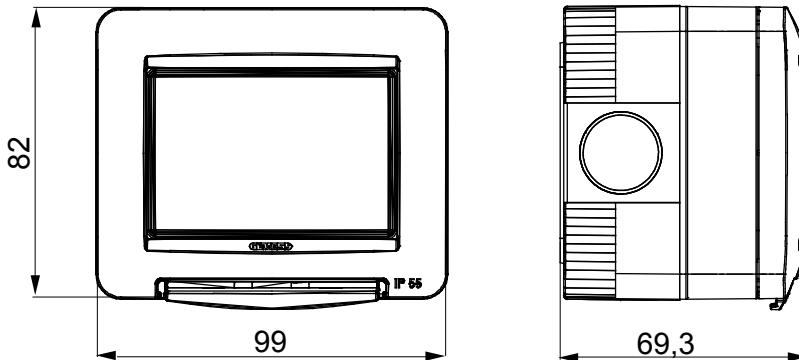

A range of tabletop panels, wall boxes and self-supporting wall enclosures suitable for housing ChorusSmart modular devices. Wall boxes and panels, available in black and white, must be completed with ChorusSmart support and One plates. The self-supporting enclosures, available in grey RAL 7035, are characterised in IP40 and IP55 versions: both have pre-cut knockouts, and the watertight version is also provided with a door with a transparent UV membrane. Self-supporting boxes and enclosures are designed to be fitted with an earth terminal.

Description	3 modules	Colour	Grey RAL 7035
No. knockout holes Ø23	3 on sides / 1 on the bottom	N. holes Ø 23 with cable gland	1
Type of knockout holes	Removable with tool	IP degree	IP55
Insulation class		II Mechanical resistance	IK07
Lid screws	Stainless steel	Torque screws tightening	0.8 NM
Outer dim. LxHxD (mm)	99x82x69	Glow wire test	650 °C
Thermo-pressure with ball	70 °C	Standard	EN 60670-1
Installation temperature	-25 +60 °C	Electrocod	0212

### DIMENSIONAL

### TECHNICAL SYMBOLOGY

**IP**

IP55

**IK**

IK07

**GWT**

650 °C

70 °C