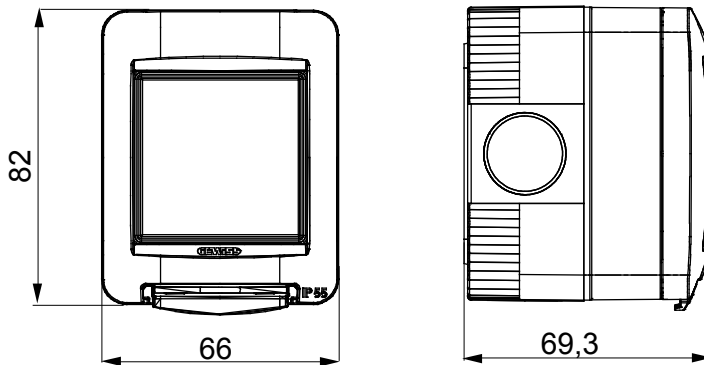

A range of tabletop panels, wall boxes and self-supporting wall enclosures suitable for housing ChorusSmart modular devices. Wall boxes and panels, available in black and white, must be completed with ChorusSmart support and One plates. The self-supporting enclosures, available in grey RAL 7035, are characterised in IP40 and IP55 versions: both have pre-cut knockouts, and the watertight version is also provided with a door with a transparent UV membrane. Self-supporting boxes and enclosures are designed to be fitted with an earth terminal.

Description	2 modules	Colour	Grey RAL 7035
No. knockout holes Ø23	3 on sides / 1 on the bottom	N. holes Ø 23 with cable gland	1
Type of knockout holes	Removable with tool	IP degree	IP55
Insulation class	II	Mechanical resistance	IK07
Lid screws	Stainless steel	Torque screws tightening	0.8 NM
Outer dim. LxHxD (mm)	66x82x69	Glow wire test	650 °C
Thermo-pressure with ball	70 °C	Standard	EN 60670-1
Installation temperature	-25 +60 °C	Electrocod	0212

### DIMENSIONAL

### TECHNICAL SYMBOLOGY

**IP**

IP55

**IK**

IK07

**GWT**

650 °C

70 °C