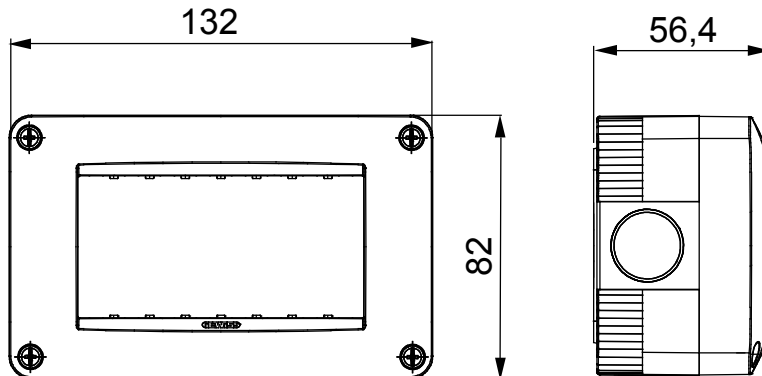

A range of tabletop panels, wall boxes and self-supporting wall enclosures suitable for housing ChorusSmart modular devices. Wall boxes and panels, available in black and white, must be completed with ChorusSmart support and One plates. The self-supporting enclosures, available in grey RAL 7035, are characterised in IP40 and IP55 versions: both have pre-cut knockouts, and the watertight version is also provided with a door with a transparent UV membrane. Self-supporting boxes and enclosures are designed to be fitted with an earth terminal.

Description	4 modules	Colour	Grey RAL 7035
No. knockout holes Ø23	8 on sides / 1 on the bottom	Type of knockout holes	Removable with tool
IP degree	IP40	Insulation class	II
Mechanical resistance	IK07	Lid screws	Corrosion-resistant steel
Torque screws tightening	0.8 NM	Outer dim. LxHxD (mm)	132x82x56
Glow wire test	650 °C	Thermo-pressure with ball	70 °C
Standard	EN 60670-1	Installation temperature	-25 +60 °C
Electrocod	0212		

### DIMENSIONAL

### TECHNICAL SYMBOLOGY

**IP**

IP40

**IK**

IK07

**GWT**

650 °C

70 °C