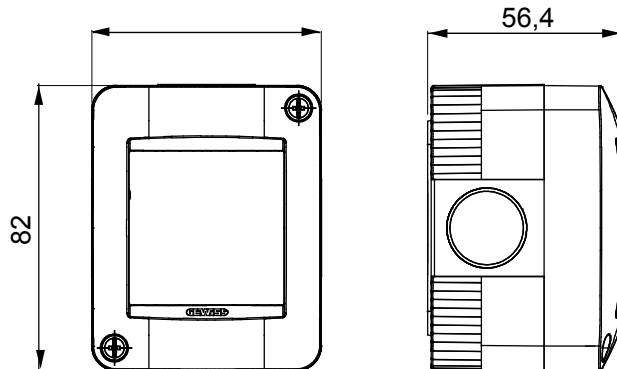

A range of tabletop panels, wall boxes and self-supporting wall enclosures suitable for housing ChorusSmart modular devices. Wall boxes and panels, available in black and white, must be completed with ChorusSmart support and One plates. The self-supporting enclosures, available in grey RAL 7035, are characterised in IP40 and IP55 versions: both have pre-cut knockouts, and the watertight version is also provided with a door with a transparent UV membrane. Self-supporting boxes and enclosures are designed to be fitted with an earth terminal.

Description	2 modules	Colour	Grey RAL 7035
No. knockout holes Ø23	3 on sides / 1 on the bottom	N. holes Ø 23 with cable gland	1
Type of knockout holes	Removable with tool	IP degree	IP40
Insulation class	II	Mechanical resistance	IK07
Lid screws	Corrosion-resistant steel	Torque screws tightening	0.8 NM
Outer dim. LxHxD (mm)	66x82x56	Glow wire test	650 °C
Thermo-pressure with ball	70 °C	Standard	EN 60670-1
Installation temperature	-25 +60 °C	Electrocod	0212

### DIMENSIONAL

### TECHNICAL SYMBOLOGY

**IP**

IP40

**IK**

IK07

**GWT**

650 °C

70 °C