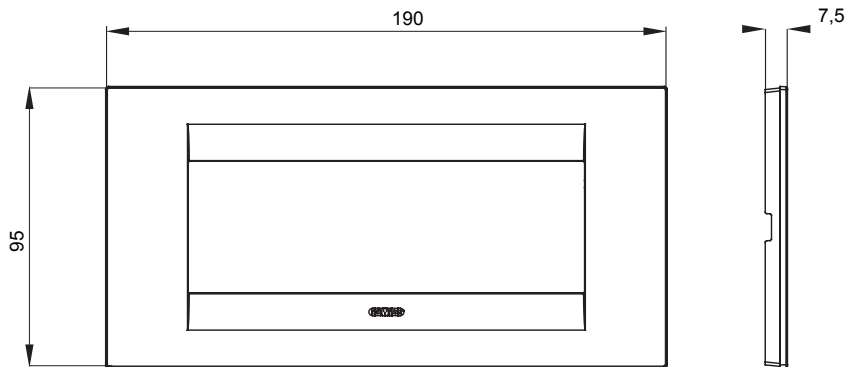

DIMENSIONAL

TECHNICAL SYMBOLOGY

STANDARDS/APPROVALS