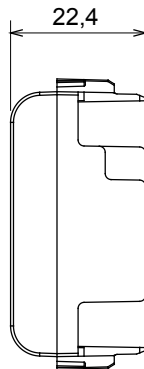

Accessory for ChoruSmart connected devices: allows you to install the retractable devices in the supports.

Category	Blanking module	Symbol	Radio frequency
Colour	Satin white	Description	1 module
Standard	EN 60669-1	Thermo-pressure with ball	125 °C
Glow Wire Test	850 °C	Suitable for	Contacts interfaces, Zigbee actuators
No. modules	1	Material	Technopolymer
Electrocod	0100		

DIMENSIONAL

TECHNICAL SYMBOLOGY

STANDARDS/APPROVALS