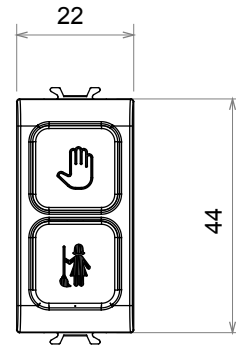

Wide range of control devices, sockets for power supply (conforming to national and international standards) signal pick-up, climate control, comfort management, technical alarm signalling and emergency lighting management. The ChoruSmart modular devices are available in five colours, glossy white, satin white, natural beige, satin black and lacquered titanium and in various sizes from 1/2, 1, 2 and 3 modules. Thanks to the mounting supports for rectangular, square and round boxes, endless combinations can be created with the ChoruSmart range of plates.

Category	Indicator lamp	Symbol	DND+MUR
Colour	Satin white	Diffuser colour	Opal diffuser
Standard	EN 62094-1	Thermo-pressure with ball	125 °C
Glow Wire Test	850 °C	No. modules	1
Electrocod	0781		

### DIMENSIONAL