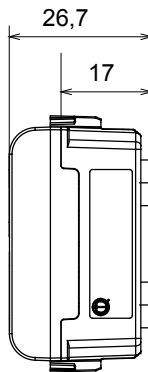

Wide range of control devices, sockets for power supply (conforming to national and international standards) signal pick-up, climate control, comfort management, technical alarm signalling and emergency lighting management. The ChoruSmart modular devices are available in five colours, glossy white, satin white, natural beige, satin black and lacquered titanium and in various sizes from 1/2, 1, 2 and 3 modules. Thanks to the mounting supports for rectangular, square and round boxes, endless combinations can be created with the ChoruSmart range of plates.

Category	Indicator lamp	Symbol	DND+MUR
Colour	Satin white	Diffuser colour	Opal diffuser
Standard	EN 62094-1	Thermo-pressure with ball	125 °C
Glow Wire Test	850 °C	No. modules	1
Electrocod	0781		

### DIMENSIONAL