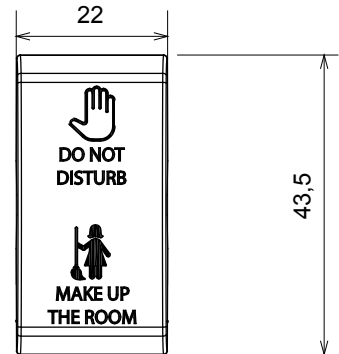

Wide range of control devices, sockets for power supply (conforming to national and international standards) signal pick-up, climate control, comfort management, technical alarm signalling and emergency lighting management. The ChoruSmart modular devices are available in five colours, glossy white, satin white, natural beige, satin black and lacquered titanium and in various sizes from 1/2, 1, 2 and 3 modules. Thanks to the mounting supports for rectangular, square and round boxes, endless combinations can be created with the ChoruSmart range of plates.

Category	Replaceable button key	Button key	Neutral
Symbol	DND+MUR	Colour	Satin white
Standard	EN 60669-1	Thermo-pressure with ball	125 °C
Glow Wire Test	850 °C	No. modules	1
Electrocod	140		

### DIMENSIONAL