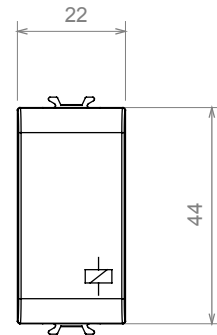

DIMENSIONAL