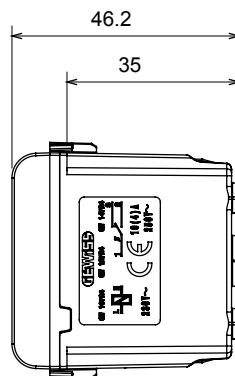

DIMENSIONAL