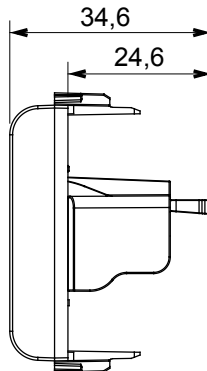

Wide range of control devices, sockets for power supply (conforming to national and international standards) signal pick-up, climate control, comfort management, technical alarm signalling and emergency lighting management. The ChoruSmart modular devices are available in five colours, glossy white, satin white, natural beige, satin black and lacquered titanium and in various sizes from 1/2, 1, 2 and 3 modules. Thanks to the mounting supports for rectangular, square and round boxes, endless combinations can be created with the ChoruSmart range of plates.

Category	Socket-outlet	Description	USB socket-outlet
Colour	Satin white	No. modules	1
Electrocod	3720	Material	Technopolymer

DIMENSIONAL

STANDARDS/APPROVALS