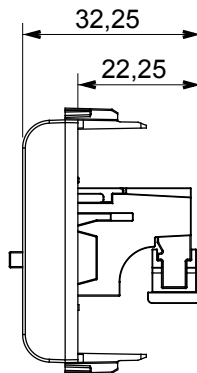

Wide range of control devices, sockets for power supply (conforming to national and international standards) signal pick-up, climate control, comfort management, technical alarm signalling and emergency lighting management. The ChoruSmart modular devices are available in five colours, glossy white, satin white, natural beige, satin black and lacquered titanium and in various sizes from 1/2, 1, 2 and 3 modules. Thanks to the mounting supports for rectangular, square and round boxes, endless combinations can be created with the ChoruSmart range of plates.

Category	Connector	Description	Speaker socket
Colour	Satin white	No. modules	1
Electrocod	3720	Material	Technopolymer

DIMENSIONAL

STANDARDS/APPROVALS