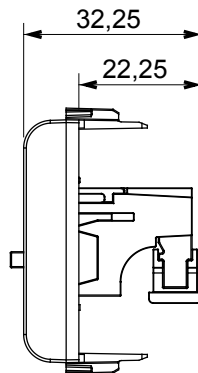

Wide range of control devices, sockets for power supply (conforming to national and international standards) signal pick-up, climate control, comfort management, technical alarm signalling and emergency lighting management. The ChoruSmart modular devices are available in five colours, glossy white, satin white, natural beige, satin black and lacquered titanium and in various sizes from 1/2, 1, 2 and 3 modules. Thanks to the mounting supports for rectangular, square and round boxes, endless combinations can be created with the ChoruSmart range of plates.

Category	Connector	Description	Speaker socket
Colour	Satin white	No. modules	1
Electrocod	3720	Material	Technopolymer

DIMENSIONAL

STANDARDS/APPROVALS