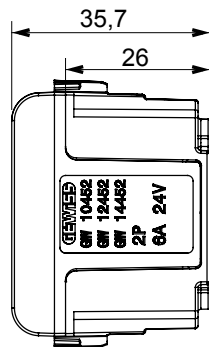

Wide range of control devices, sockets for power supply (conforming to national and international standards) signal pick-up, climate control, comfort management, technical alarm signalling and emergency lighting management. The ChoruSmart modular devices are available in five colours, glossy white, satin white, natural beige, satin black and lacquered titanium and in various sizes from 1/2, 1, 2 and 3 modules. Thanks to the mounting supports for rectangular, square and round boxes, endless combinations can be created with the ChoruSmart range of plates.

Category	SELV socket	Description	2P - 6A - 24 V polarised
Colour	Satin white	For plug pins	Flat
No. modules	1	Electrocod	0131
Material	Technopolymer		

### DIMENSIONAL