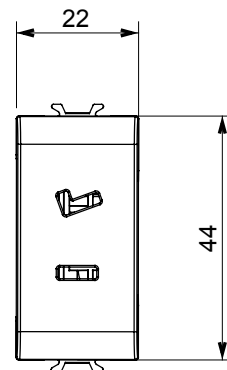

Wide range of control devices, sockets for power supply (conforming to national and international standards) signal pick-up, climate control, comfort management, technical alarm signalling and emergency lighting management. The ChoruSmart modular devices are available in five colours, glossy white, satin white, natural beige, satin black and lacquered titanium and in various sizes from 1/2, 1, 2 and 3 modules. Thanks to the mounting supports for rectangular, square and round boxes, endless combinations can be created with the ChoruSmart range of plates.

Category	SELV socket	Description	2P - 6A - 24 V polarised
Colour	Satin white	For plug pins	Flat
No. modules	1	Electrocod	0131
Material	Technopolymer		

### DIMENSIONAL