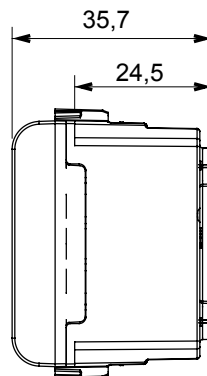

Wide range of control devices, sockets for power supply (conforming to national and international standards) signal pick-up, climate control, comfort management, technical alarm signalling and emergency lighting management. The ChoruSmart modular devices are available in five colours, glossy white, satin white, natural beige, satin black and lacquered titanium and in various sizes from 1/2, 1, 2 and 3 modules. Thanks to the mounting supports for rectangular, square and round boxes, endless combinations can be created with the ChoruSmart range of plates.

Category	SELV socket	Description	2P - 6A - 24 V
Colour	Satin white	For plug pins	Ø 3 mm
No. modules	1	Electrocod	0131
Material	Technopolymer		

### DIMENSIONAL