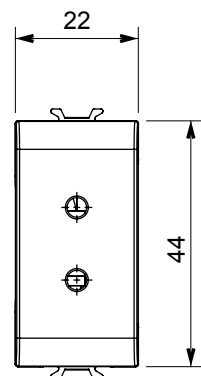

Wide range of control devices, sockets for power supply (conforming to national and international standards) signal pick-up, climate control, comfort management, technical alarm signalling and emergency lighting management. The ChoruSmart modular devices are available in five colours, glossy white, satin white, natural beige, satin black and lacquered titanium and in various sizes from 1/2, 1, 2 and 3 modules. Thanks to the mounting supports for rectangular, square and round boxes, endless combinations can be created with the ChoruSmart range of plates.

Category	SELV socket	Description	2P - 6A - 24 V
Colour	Satin white	For plug pins	Ø 3 mm
No. modules	1	Electrocod	0131
Material	Technopolymer		

### DIMENSIONAL