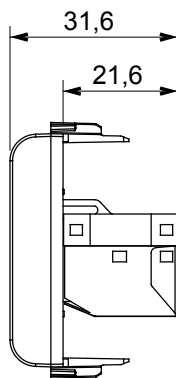

Wide range of control devices, sockets for power supply (conforming to national and international standards) signal pick-up, climate control, comfort management, technical alarm signalling and emergency lighting management. The ChoruSmart modular devices are available in five colours, glossy white, satin white, natural beige, satin black and lacquered titanium and in various sizes from 1/2, 1, 2 and 3 modules. Thanks to the mounting supports for rectangular, square and round boxes, endless combinations can be created with the ChoruSmart range of plates.

Category	Data socket	Description	RJ45
Colour	Satin white	Use category	6
Cables	FTP	Connection	Toolless
Number pairs	4	Standard	EN 60603-7-5
No. modules	1	Electrocod	3722
Material	Technopolymer		

DIMENSIONAL