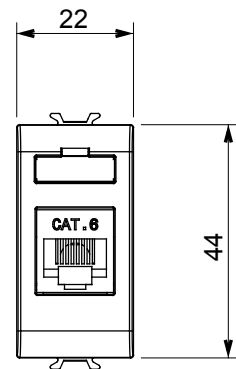

Wide range of control devices, sockets for power supply (conforming to national and international standards) signal pick-up, climate control, comfort management, technical alarm signalling and emergency lighting management. The ChoruSmart modular devices are available in five colours, glossy white, satin white, natural beige, satin black and lacquered titanium and in various sizes from 1/2, 1, 2 and 3 modules. Thanks to the mounting supports for rectangular, square and round boxes, endless combinations can be created with the ChoruSmart range of plates.

Category	Data socket	Description	RJ45
Colour	Satin white	Use category	6
Cables	FTP	Connection	Toolless
Number pairs	4	Standard	EN 60603-7-5
No. modules	1	Electrocod	3722
Material	Technopolymer		

DIMENSIONAL