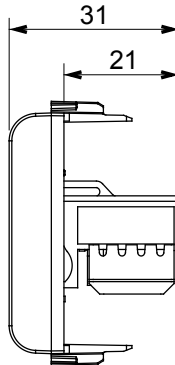

Wide range of control devices, sockets for power supply (conforming to national and international standards) signal pick-up, climate control, comfort management, technical alarm signalling and emergency lighting management. The ChoruSmart modular devices are available in five colours, glossy white, satin white, natural beige, satin black and lacquered titanium and in various sizes from 1/2, 1, 2 and 3 modules. Thanks to the mounting supports for rectangular, square and round boxes, endless combinations can be created with the ChoruSmart range of plates.

Category	Data socket	Description	RJ45
Colour	Satin white	Use category	6
Cables	UTP	Connection	Toolless
Number pairs	4	Standard	EN 60603-7-4
No. modules	1	Electrocod	3722
Material	Technopolymer		

### DIMENSIONAL