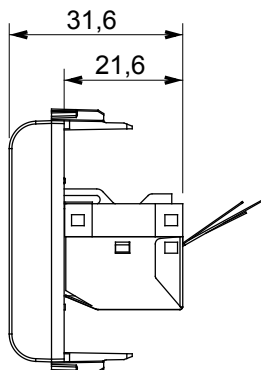

Wide range of control devices, sockets for power supply (conforming to national and international standards) signal pick-up, climate control, comfort management, technical alarm signalling and emergency lighting management. The ChoruSmart modular devices are available in five colours, glossy white, satin white, natural beige, satin black and lacquered titanium and in various sizes from 1/2, 1, 2 and 3 modules. Thanks to the mounting supports for rectangular, square and round boxes, endless combinations can be created with the ChoruSmart range of plates.

Category	Data socket	Description	RJ45
Colour	Satin white	Use category	5e
Cables	FTP	Connection	Toolless
Number pairs	4	Standard	EN 60603-7-3
No. modules	1	Electrocod	3722
Material	Technopolymer		

DIMENSIONAL