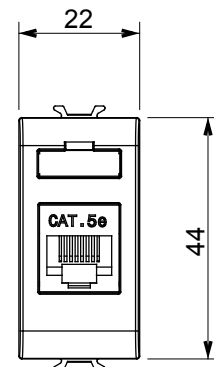

Wide range of control devices, sockets for power supply (conforming to national and international standards) signal pick-up, climate control, comfort management, technical alarm signalling and emergency lighting management. The ChoruSmart modular devices are available in five colours, glossy white, satin white, natural beige, satin black and lacquered titanium and in various sizes from 1/2, 1, 2 and 3 modules. Thanks to the mounting supports for rectangular, square and round boxes, endless combinations can be created with the ChoruSmart range of plates.

Category	Data socket	Description	RJ45
Colour	Satin white	Use category	5e
Cables	FTP	Connection	Toolless
Number pairs	4	Standard	EN 60603-7-3
No. modules	1	Electrocod	3722
Material	Technopolymer		

DIMENSIONAL