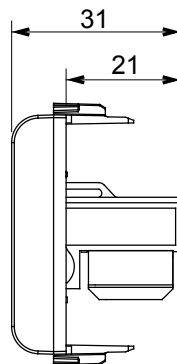

Wide range of control devices, sockets for power supply (conforming to national and international standards) signal pick-up, climate control, comfort management, technical alarm signalling and emergency lighting management. The ChoruSmart modular devices are available in five colours, glossy white, satin white, natural beige, satin black and lacquered titanium and in various sizes from 1/2, 1, 2 and 3 modules. Thanks to the mounting supports for rectangular, square and round boxes, endless combinations can be created with the ChoruSmart range of plates.

Category	Data socket	Description	RJ45
Colour	Satin white	Use category	5e
Cables	UTP	Connection	Toolless
Number pairs	4	Standard	EN 60603-7-2
No. modules	1	Electrocod	3722
Material	Technopolymer		

### DIMENSIONAL