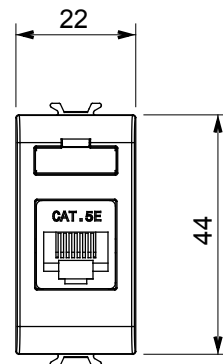

Wide range of control devices, sockets for power supply (conforming to national and international standards) signal pick-up, climate control, comfort management, technical alarm signalling and emergency lighting management. The ChoruSmart modular devices are available in five colours, glossy white, satin white, natural beige, satin black and lacquered titanium and in various sizes from 1/2, 1, 2 and 3 modules. Thanks to the mounting supports for rectangular, square and round boxes, endless combinations can be created with the ChoruSmart range of plates.

Category	Data socket	Description	RJ45
Colour	Satin white	Use category	5e
Cables	UTP	Connection	Toolless
Number pairs	4	Standard	EN 60603-7-2
No. modules	1	Electrocod	3722
Material	Technopolymer		

### DIMENSIONAL