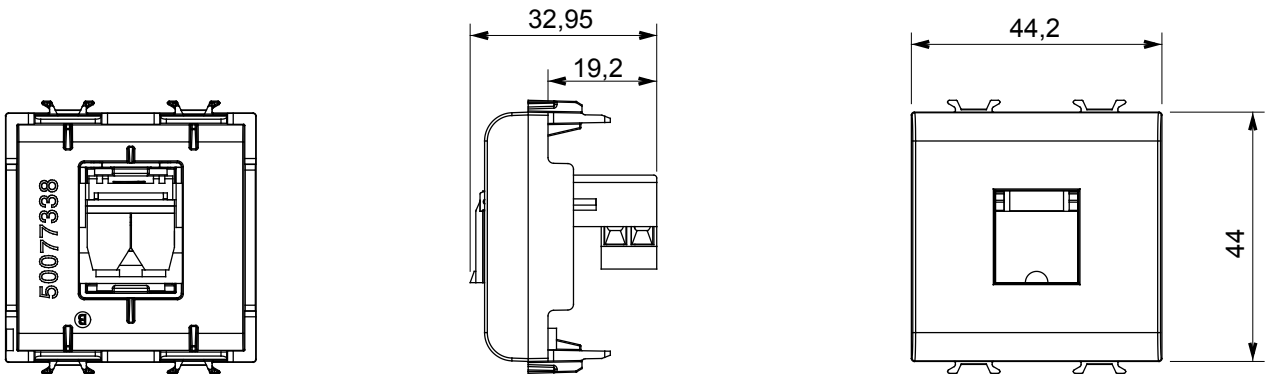

Wide range of control devices, sockets for power supply (conforming to national and international standards) signal pick-up, climate control, comfort management, technical alarm signalling and emergency lighting management. The ChoruSmart modular devices are available in five colours, glossy white, satin white, natural beige, satin black and lacquered titanium and in various sizes from 1/2, 1, 2 and 3 modules. Thanks to the mounting supports for rectangular, square and round boxes, endless combinations can be created with the ChoruSmart range of plates.

Category	Telephone socket-outlet	Description	RJ11
Colour	Satin white	Connection	Screw-on terminals
No. modules	2	Electrocod	3721
Material	Technopolymer		

DIMENSIONAL

STANDARDS/APPROVALS