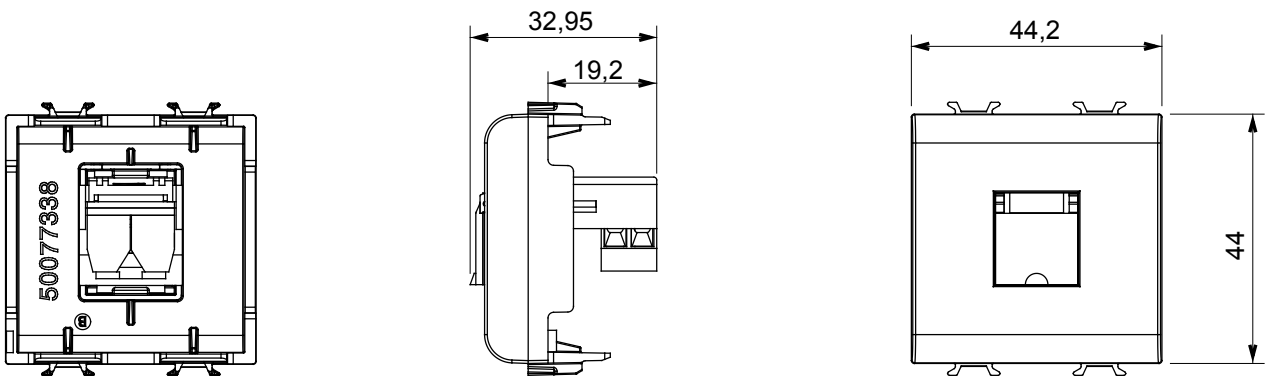

DIMENSIONAL