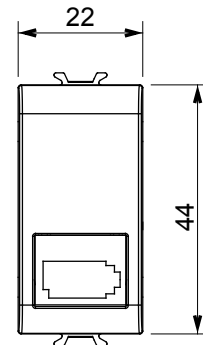

Wide range of control devices, sockets for power supply (conforming to national and international standards) signal pick-up, climate control, comfort management, technical alarm signalling and emergency lighting management. The ChoruSmart modular devices are available in five colours, glossy white, satin white, natural beige, satin black and lacquered titanium and in various sizes from 1/2, 1, 2 and 3 modules. Thanks to the mounting supports for rectangular, square and round boxes, endless combinations can be created with the ChoruSmart range of plates.

Category	Telephone socket-outlet	Description	6 contacts
Colour	Satin white	Standard	British
Connection	Screw-on terminals	No. modules	1
Electrocod	3721	Material	Technopolymer

### DIMENSIONAL