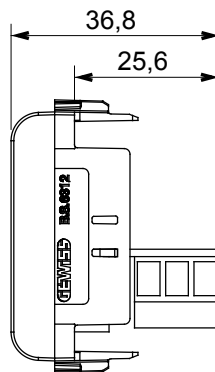

Wide range of control devices, sockets for power supply (conforming to national and international standards) signal pick-up, climate control, comfort management, technical alarm signalling and emergency lighting management. The ChoruSmart modular devices are available in five colours, glossy white, satin white, natural beige, satin black and lacquered titanium and in various sizes from 1/2, 1, 2 and 3 modules. Thanks to the mounting supports for rectangular, square and round boxes, endless combinations can be created with the ChoruSmart range of plates.

Category	Telephone socket-outlet	Description	6 contacts
Colour	Satin white	Standard	British
Connection	Screw-on terminals	No. modules	1
Electrocod	3721	Material	Technopolymer

### DIMENSIONAL