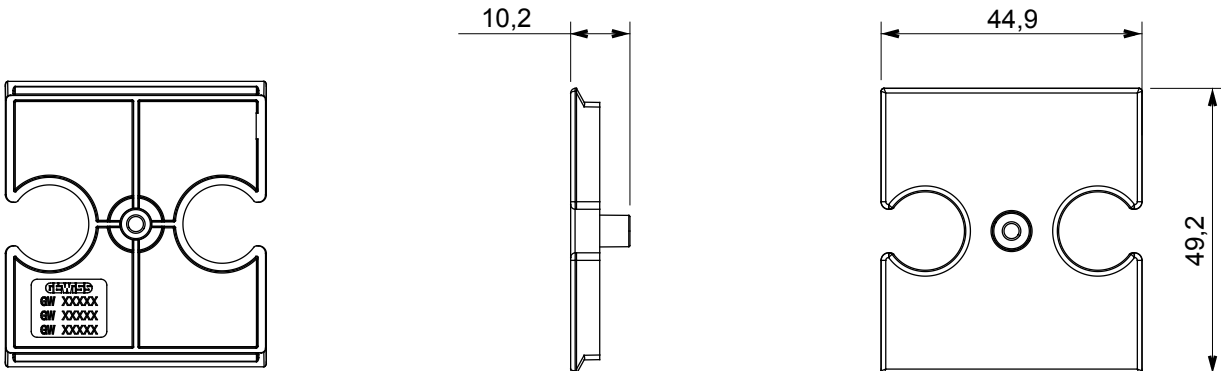

Wide range of control devices, sockets for power supply (conforming to national and international standards) signal pick-up, climate control, comfort management, technical alarm signalling and emergency lighting management. The ChoruSmart modular devices are available in five colours, glossy white, satin white, natural beige, satin black and lacquered titanium and in various sizes from 1/2, 1, 2 and 3 modules. Thanks to the mounting supports for rectangular, square and round boxes, endless combinations can be created with the ChoruSmart range of plates.

Description	For TV/R-SAT base	Colour	Satin white
Characteristics	Cover for antenna sockets	No. holes	2
Electrocod	0122	Material	Technopolymer

DIMENSIONAL

STANDARDS/APPROVALS