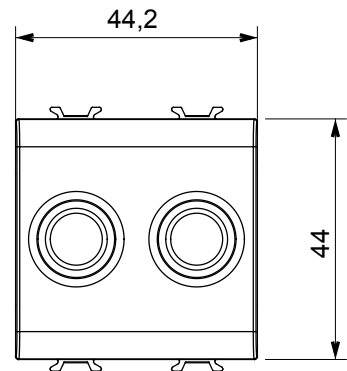

DIMENSIONAL

STANDARDS/APPROVALS

GEWISS S.p.A. Via A. Volta, 1
24069 Cenate Sotto - Bergamo - Italy
tel. +39 035 94 61 11 fax +39 035 94 69 09
Company subject to the management and
coordination of Polifin S.p.A.

www.gewiss.com
sat@gewiss.com
Last update 05/06/2026

Data, measures, designs and pictures are shown
only as informative purposes,
and could be changed without previous notice