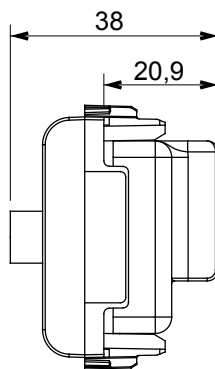

DIMENSIONAL

STANDARDS/APPROVALS

GEWISS S.p.A. Via A. Volta, 1
24069 Cenate Sotto - Bergamo - Italy
tel. +39 035 94 61 11 fax +39 035 94 69 09
Company subject to the management and
coordination of Polifin S.p.A.

www.gewiss.com
sat@gewiss.com
Last update 05/06/2026

Data, measures, designs and pictures are shown
only as informative purposes,
and could be changed without previous notice