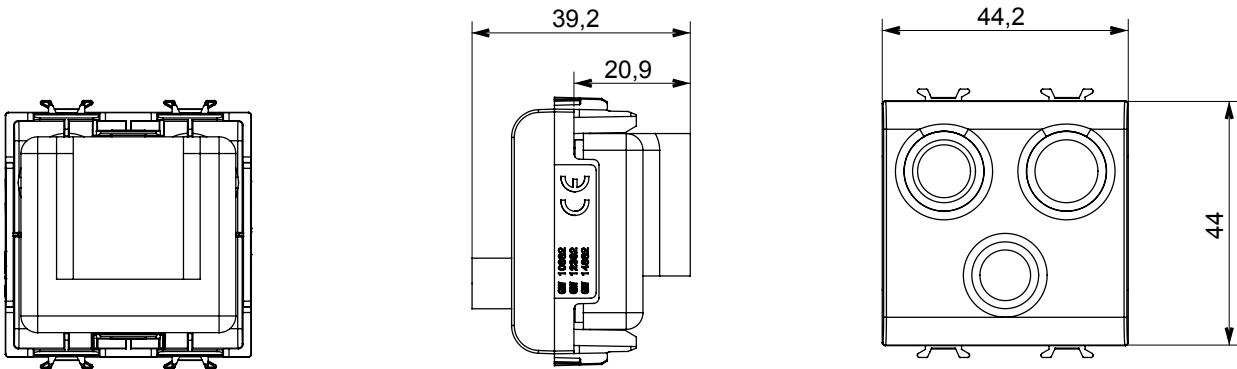

DIMENSIONAL

STANDARDS/APPROVALS

GEWISS S.p.A. Via A. Volta, 1
24069 Cenate Sotto - Bergamo - Italy
tel. +39 035 94 61 11 fax +39 035 94 69 09
Company subject to the management and
coordination of Polifin S.p.A.

www.gewiss.com
sat@gewiss.com
Last update 05/06/2026

Data, measures, designs and pictures are shown
only as informative purposes,
and could be changed without previous notice