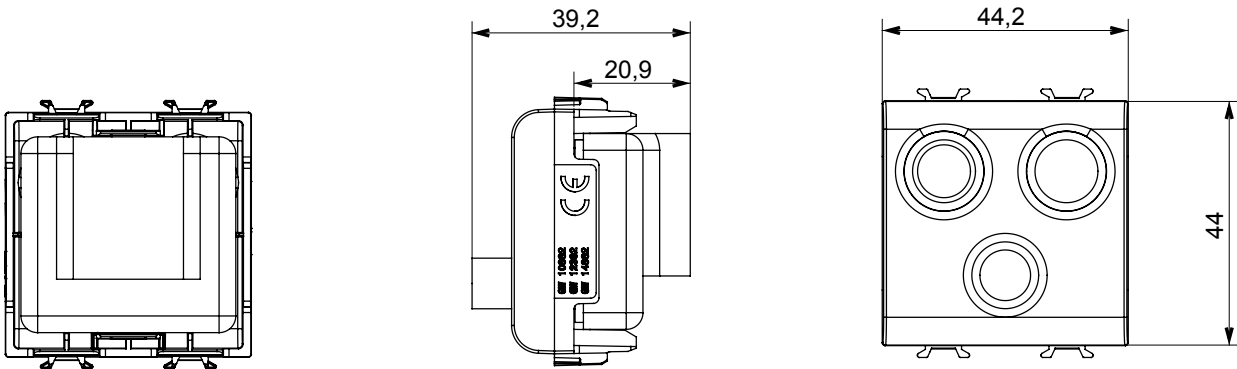

Wide range of control devices, sockets for power supply (conforming to national and international standards) signal pick-up, climate control, comfort management, technical alarm signalling and emergency lighting management. The ChoruSmart modular devices are available in five colours, glossy white, satin white, natural beige, satin black and lacquered titanium and in various sizes from 1/2, 1, 2 and 3 modules. Thanks to the mounting supports for rectangular, square and round boxes, endless combinations can be created with the ChoruSmart range of plates.

Category	TV/FM/SAT socket-outlet	Description	Direct
Colour	Satin white	Attenuation	0 dB
Connectors	TV-FM-SAT	Standard	EN 60728-4; IEC 61169-2; IEC 61169-24
No. modules	2	Cable fixing	With screw
Case	Pressure casting zamak metal body	Electrocod	0131
Material	Technopolymer		

### DIMENSIONAL