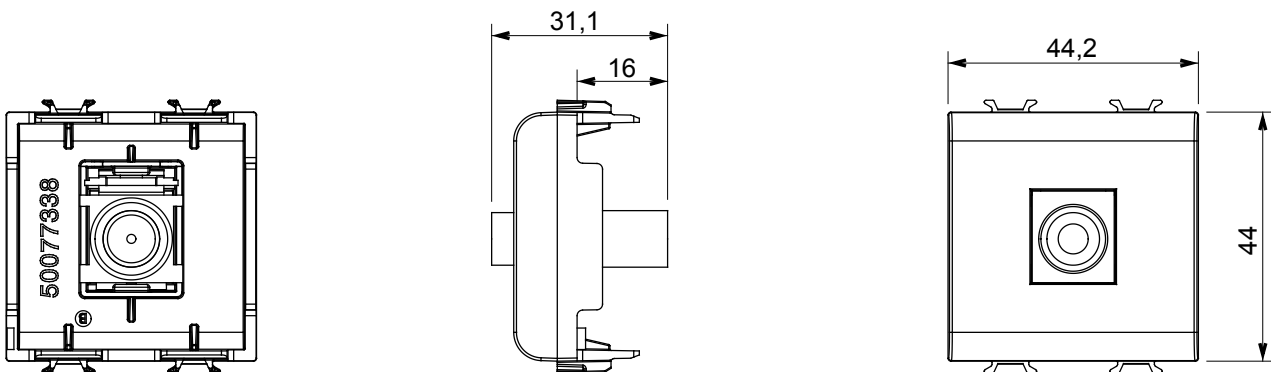

DIMENSIONAL