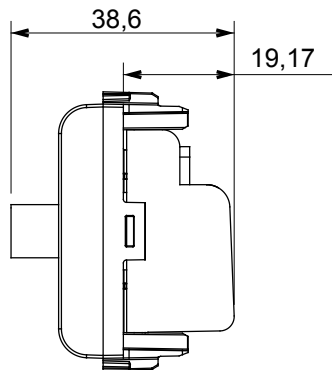

Wide range of control devices, sockets for power supply (conforming to national and international standards) signal pick-up, climate control, comfort management, technical alarm signalling and emergency lighting management. The ChoruSmart modular devices are available in five colours, glossy white, satin white, natural beige, satin black and lacquered titanium and in various sizes from 1/2, 1, 2 and 3 modules. Thanks to the mounting supports for rectangular, square and round boxes, endless combinations can be created with the ChoruSmart range of plates.

Category	TV/SAT socket-outlet	Description	Through wiring
Colour	Satin white	Attenuation	10 dB
Frequency	5-2400 MHz	Shielding	Class A
For connector type	F-Female	Standard	EN 60728-4; IEC 61169-24
No. modules	1	Cable fixing	With screw
Case	Pressure casting zamak metal body	Electrocod	0131
Material	Technopolymer		

DIMENSIONAL

STANDARDS/APPROVALS