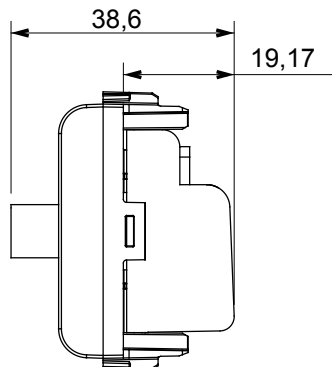

Wide range of control devices, sockets for power supply (conforming to national and international standards) signal pick-up, climate control, comfort management, technical alarm signalling and emergency lighting management. The ChoruSmart modular devices are available in five colours, glossy white, satin white, natural beige, satin black and lacquered titanium and in various sizes from 1/2, 1, 2 and 3 modules. Thanks to the mounting supports for rectangular, square and round boxes, endless combinations can be created with the ChoruSmart range of plates.

Category	TV/SAT socket-outlet	Description	Through wiring
Colour	Satin white	Attenuation	5 dB
Frequency	5-2400 MHz	Shielding	Class A
For connector type	F-Female	Standard	EN 60728-4; IEC 61169-24
No. modules	1	Cable fixing	With screw
Case	Pressure casting zamak metal body	Electrocod	0131
Material	Technopolymer		

DIMENSIONAL

STANDARDS/APPROVALS