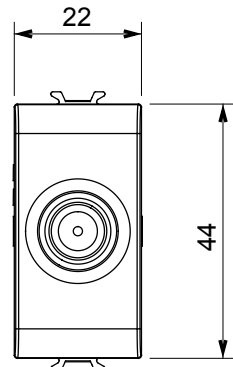

DIMENSIONAL