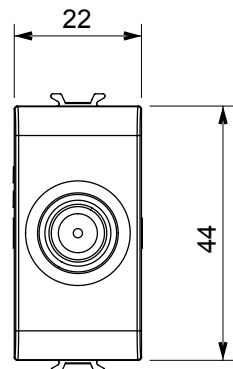

Wide range of control devices, sockets for power supply (conforming to national and international standards) signal pick-up, climate control, comfort management, technical alarm signalling and emergency lighting management. The ChoruSmart modular devices are available in five colours, glossy white, satin white, natural beige, satin black and lacquered titanium and in various sizes from 1/2, 1, 2 and 3 modules. Thanks to the mounting supports for rectangular, square and round boxes, endless combinations can be created with the ChoruSmart range of plates.

Category	TV/SAT socket-outlet	Description	Through wiring
Colour	Satin white	Attenuation	5 dB
Frequency	5-2400 MHz	Shielding	Class A
For connector type	F-Female	Standard	EN 60728-4; IEC 61169-24
No. modules	1	Cable fixing	With screw
Case	Pressure casting zamak metal body	Electrocod	0131
Material	Technopolymer		

### DIMENSIONAL