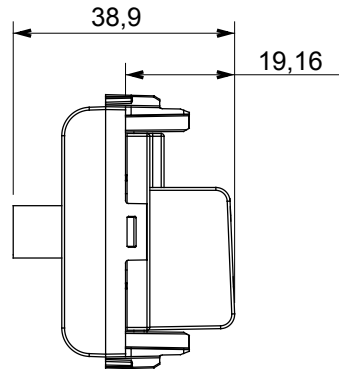

Wide range of control devices, sockets for power supply (conforming to national and international standards) signal pick-up, climate control, comfort management, technical alarm signalling and emergency lighting management. The ChoruSmart modular devices are available in five colours, glossy white, satin white, natural beige, satin black and lacquered titanium and in various sizes from 1/2, 1, 2 and 3 modules. Thanks to the mounting supports for rectangular, square and round boxes, endless combinations can be created with the ChoruSmart range of plates.

Category	TV/SAT socket-outlet	Description	Direct
Colour	Satin white	Attenuation	0 dB
Frequency	5-2400 MHz	Shielding	Class A
For connector type	F-Female	Standard	EN 60728-4; IEC 61169-24
No. modules	1	Cable fixing	With screw
Case	Pressure casting zamak metal body	Electrocod	0131
Material	Technopolymer		

DIMENSIONAL

STANDARDS/APPROVALS