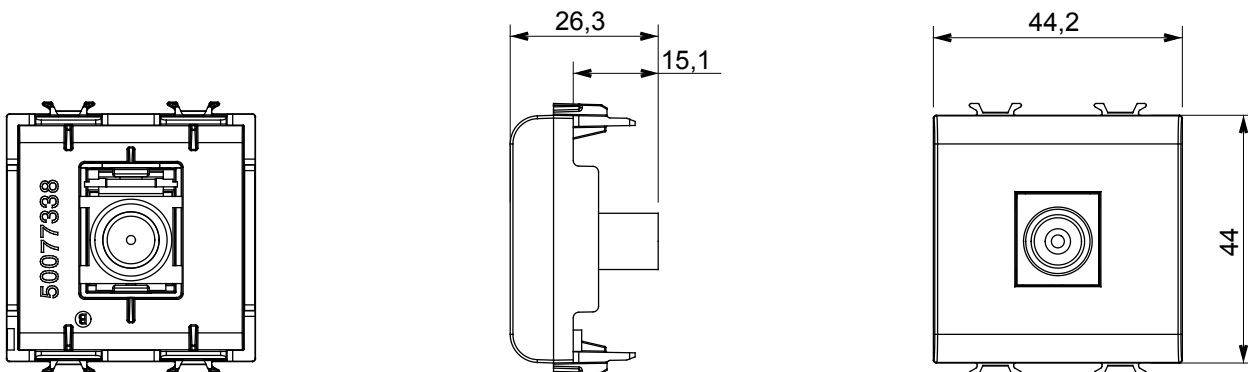

DIMENSIONAL

STANDARDS/APPROVALS

GEWISS S.p.A. Via A. Volta, 1
24069 Cenate Sotto - Bergamo - Italy
tel. +39 035 94 61 11 fax +39 035 94 69 09
Company subject to the management and
coordination of Polifin S.p.A.

www.gewiss.com
sat@gewiss.com
Last update 04/06/2026

Data, measures, designs and pictures are shown
only as informative purposes,
and could be changed without previous notice