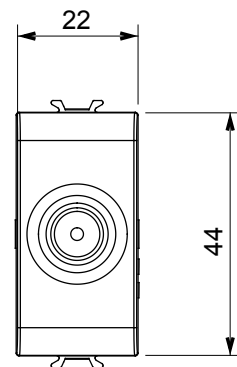

DIMENSIONAL