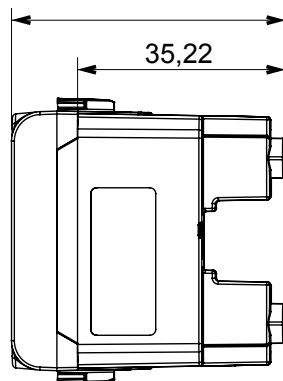

DIMENSIONAL

TECHNICAL SYMBOLOGY

STANDARDS/APPROVALS