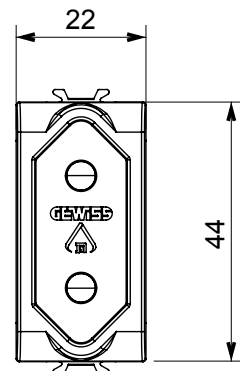

DIMENSIONAL