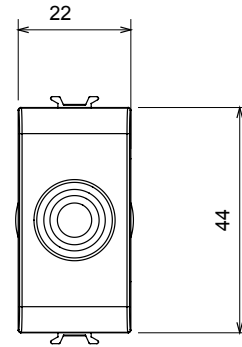

DIMENSIONAL