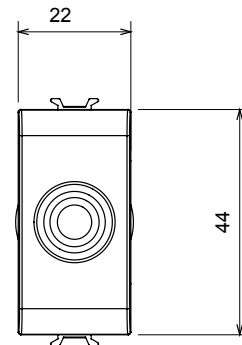

DIMENSIONAL