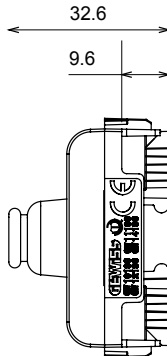

DIMENSIONAL