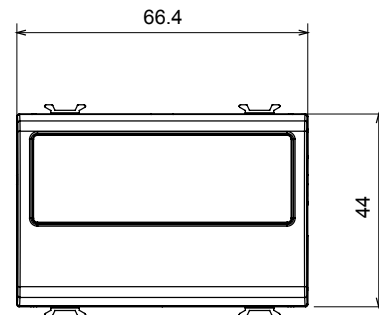

DIMENSIONAL

TECHNICAL SYMBOLOGY

STANDARDS/APPROVALS