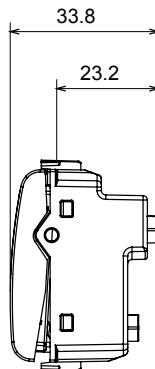

DIMENSIONAL