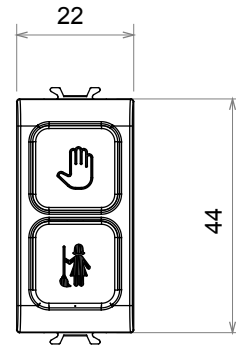

Wide range of control devices, sockets for power supply (conforming to national and international standards) signal pick-up, climate control, comfort management, technical alarm signalling and emergency lighting management. The ChoruSmart modular devices are available in five colours, glossy white, satin white, natural beige, satin black and lacquered titanium and in various sizes from 1/2, 1, 2 and 3 modules. Thanks to the mounting supports for rectangular, square and round boxes, endless combinations can be created with the ChoruSmart range of plates.

Category	Indicator lamp	Symbol	DND+MUR
Colour	Glossy Titanium	Diffuser colour	Opal diffuser
Standard	EN 62094-1	Thermo-pressure with ball	125 °C
Glow Wire Test	850 °C	No. modules	1
Electrocod	0781		

DIMENSIONAL