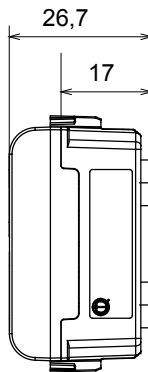

Wide range of control devices, sockets for power supply (conforming to national and international standards) signal pick-up, climate control, comfort management, technical alarm signalling and emergency lighting management. The ChoruSmart modular devices are available in five colours, glossy white, satin white, natural beige, satin black and lacquered titanium and in various sizes from 1/2, 1, 2 and 3 modules. Thanks to the mounting supports for rectangular, square and round boxes, endless combinations can be created with the ChoruSmart range of plates.

Category	Indicator lamp	Symbol	DND+MUR
Colour	Glossy Titanium	Diffuser colour	Opal diffuser
Standard	EN 62094-1	Thermo-pressure with ball	125 °C
Glow Wire Test	850 °C	No. modules	1
Electrocod	0781		

DIMENSIONAL