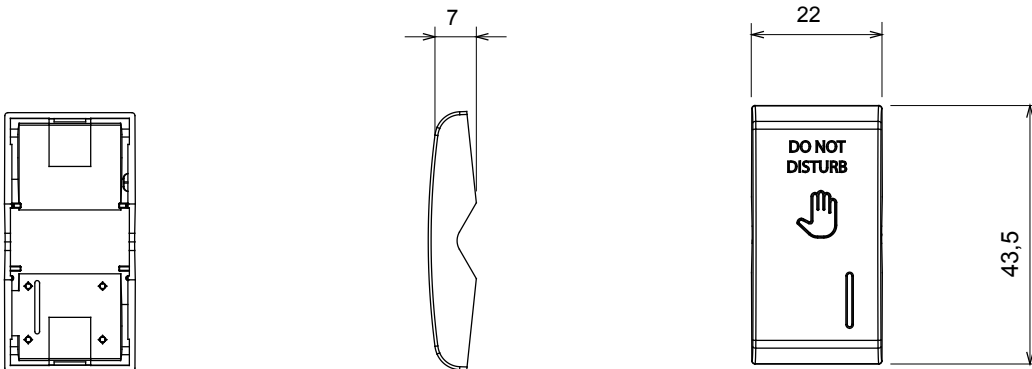

Product Data Sheet

GW14731

CHORUSMART - Domestic range

Wide range of control devices, sockets for power supply (conforming to national and international standards) signal pick-up, climate control, comfort management, technical alarm signalling and emergency lighting management. The ChoruSmart modular devices are available in five colours, glossy white, satin white, natural beige, satin black and lacquered titanium and in various sizes from 1/2, 1, 2 and 3 modules. Thanks to the mounting supports for rectangular, square and round boxes, endless combinations can be created with the ChoruSmart range of plates.

Category	Replaceable button key	Button key	With diffuser
Symbol	DND	Colour	Glossy Titanium
Standard	EN 60669-1	Thermo-pressure with ball	125 °C
Glow Wire Test	850 °C	No. modules	1
Electrocod	140		

DIMENSIONAL